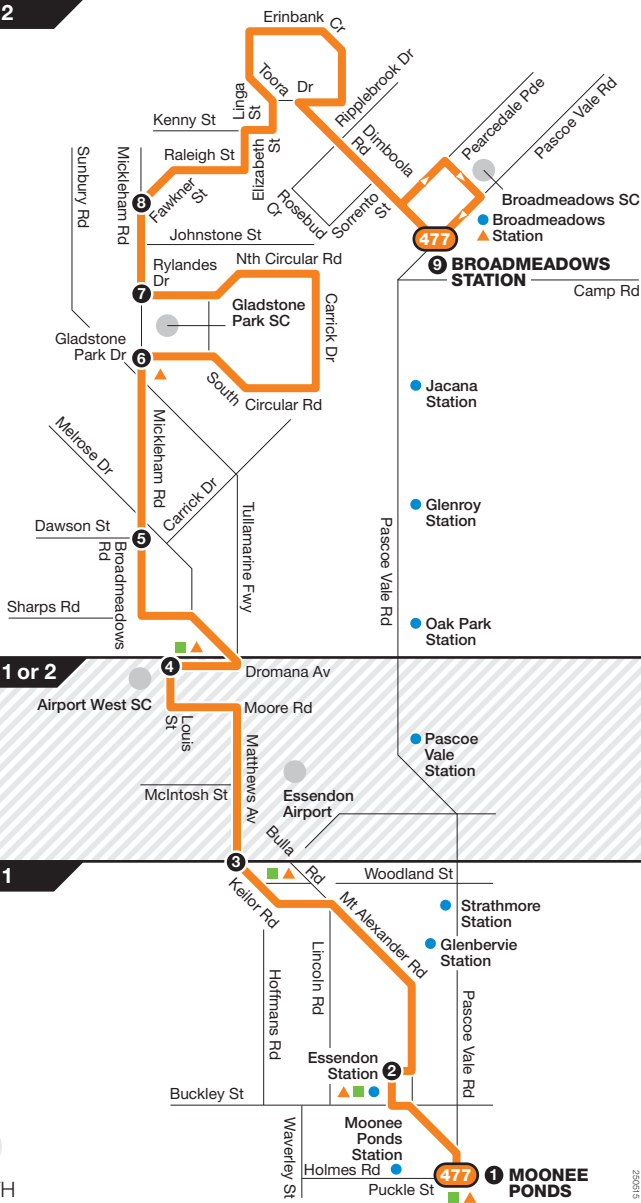

# Moonee Ponds – Broadmeadows Station

Route 477 via Essendon > Airport West > Gladstone Park

Zone 2

For more information visit [ptv.vic.gov.au](http://ptv.vic.gov.au) or call 1800 800 007 (6am – midnight)

MAP NOT TO SCALE